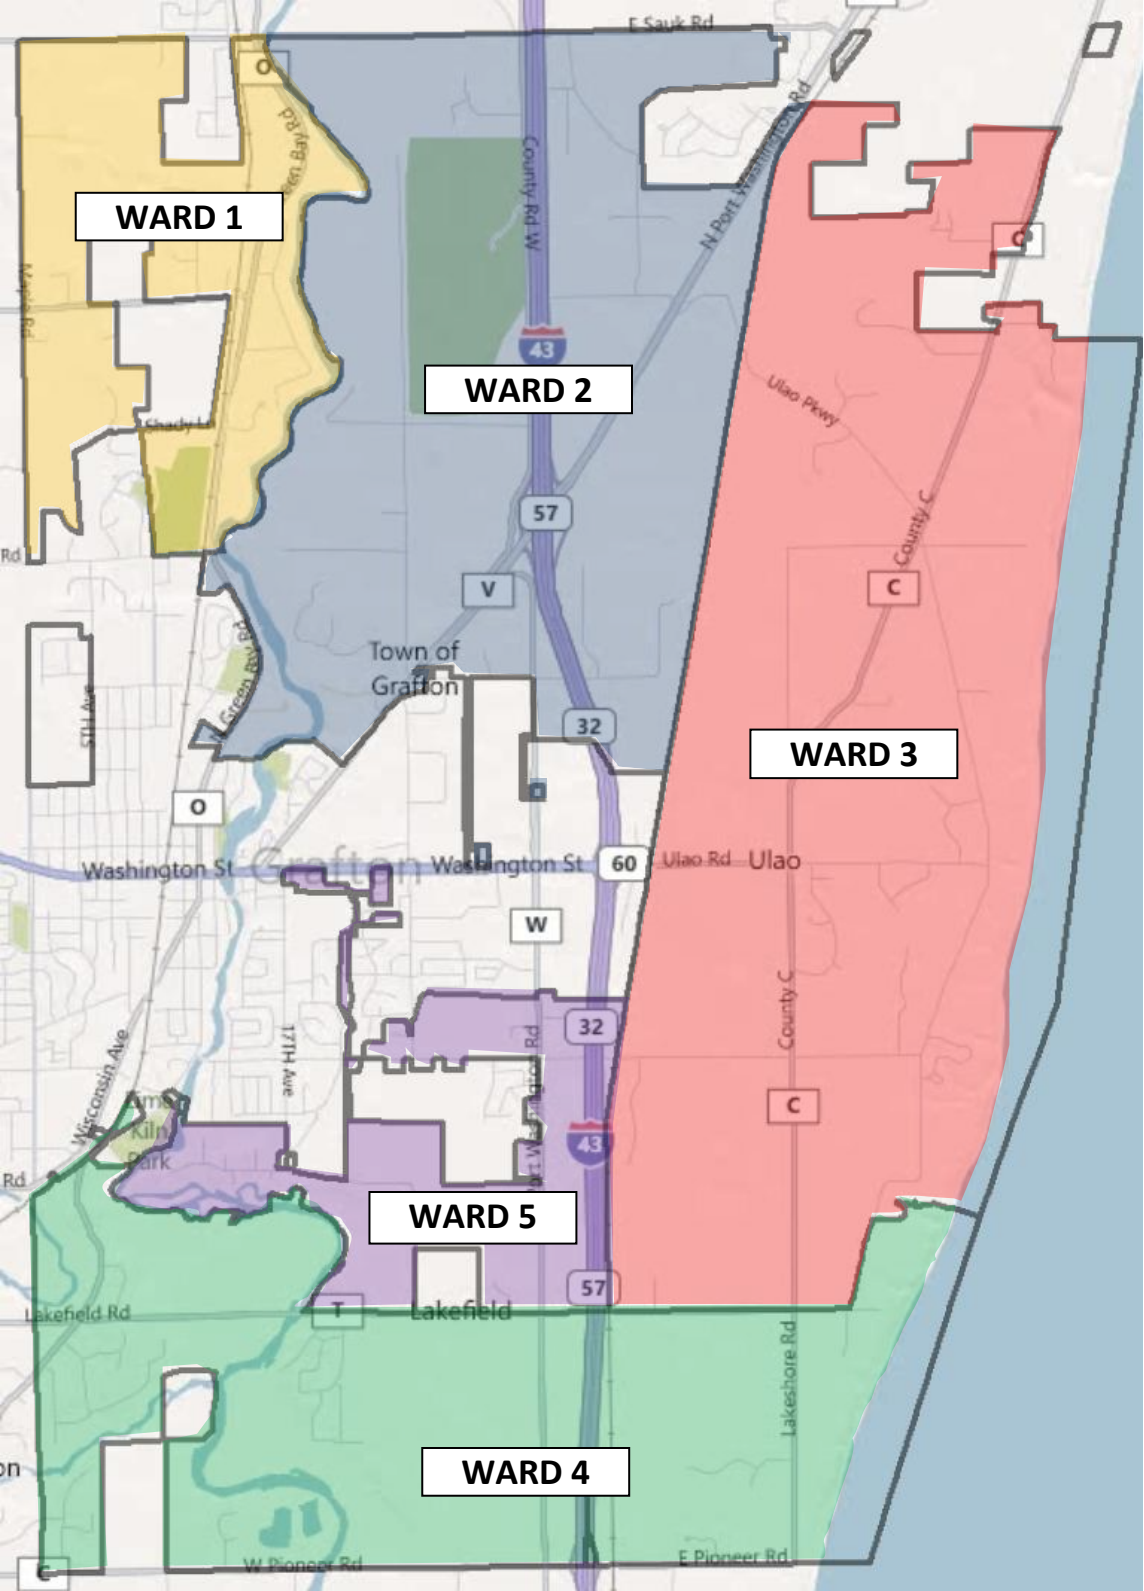

**TOWN OF GRAFTON- PROPOSED WARD MAP**

District	Population	Within Range
WARD 1	769	Yes
WARD 2	996	Yes
WARD 3	910	Yes
WARD 4	1000	Yes
WARD 5	377	Yes